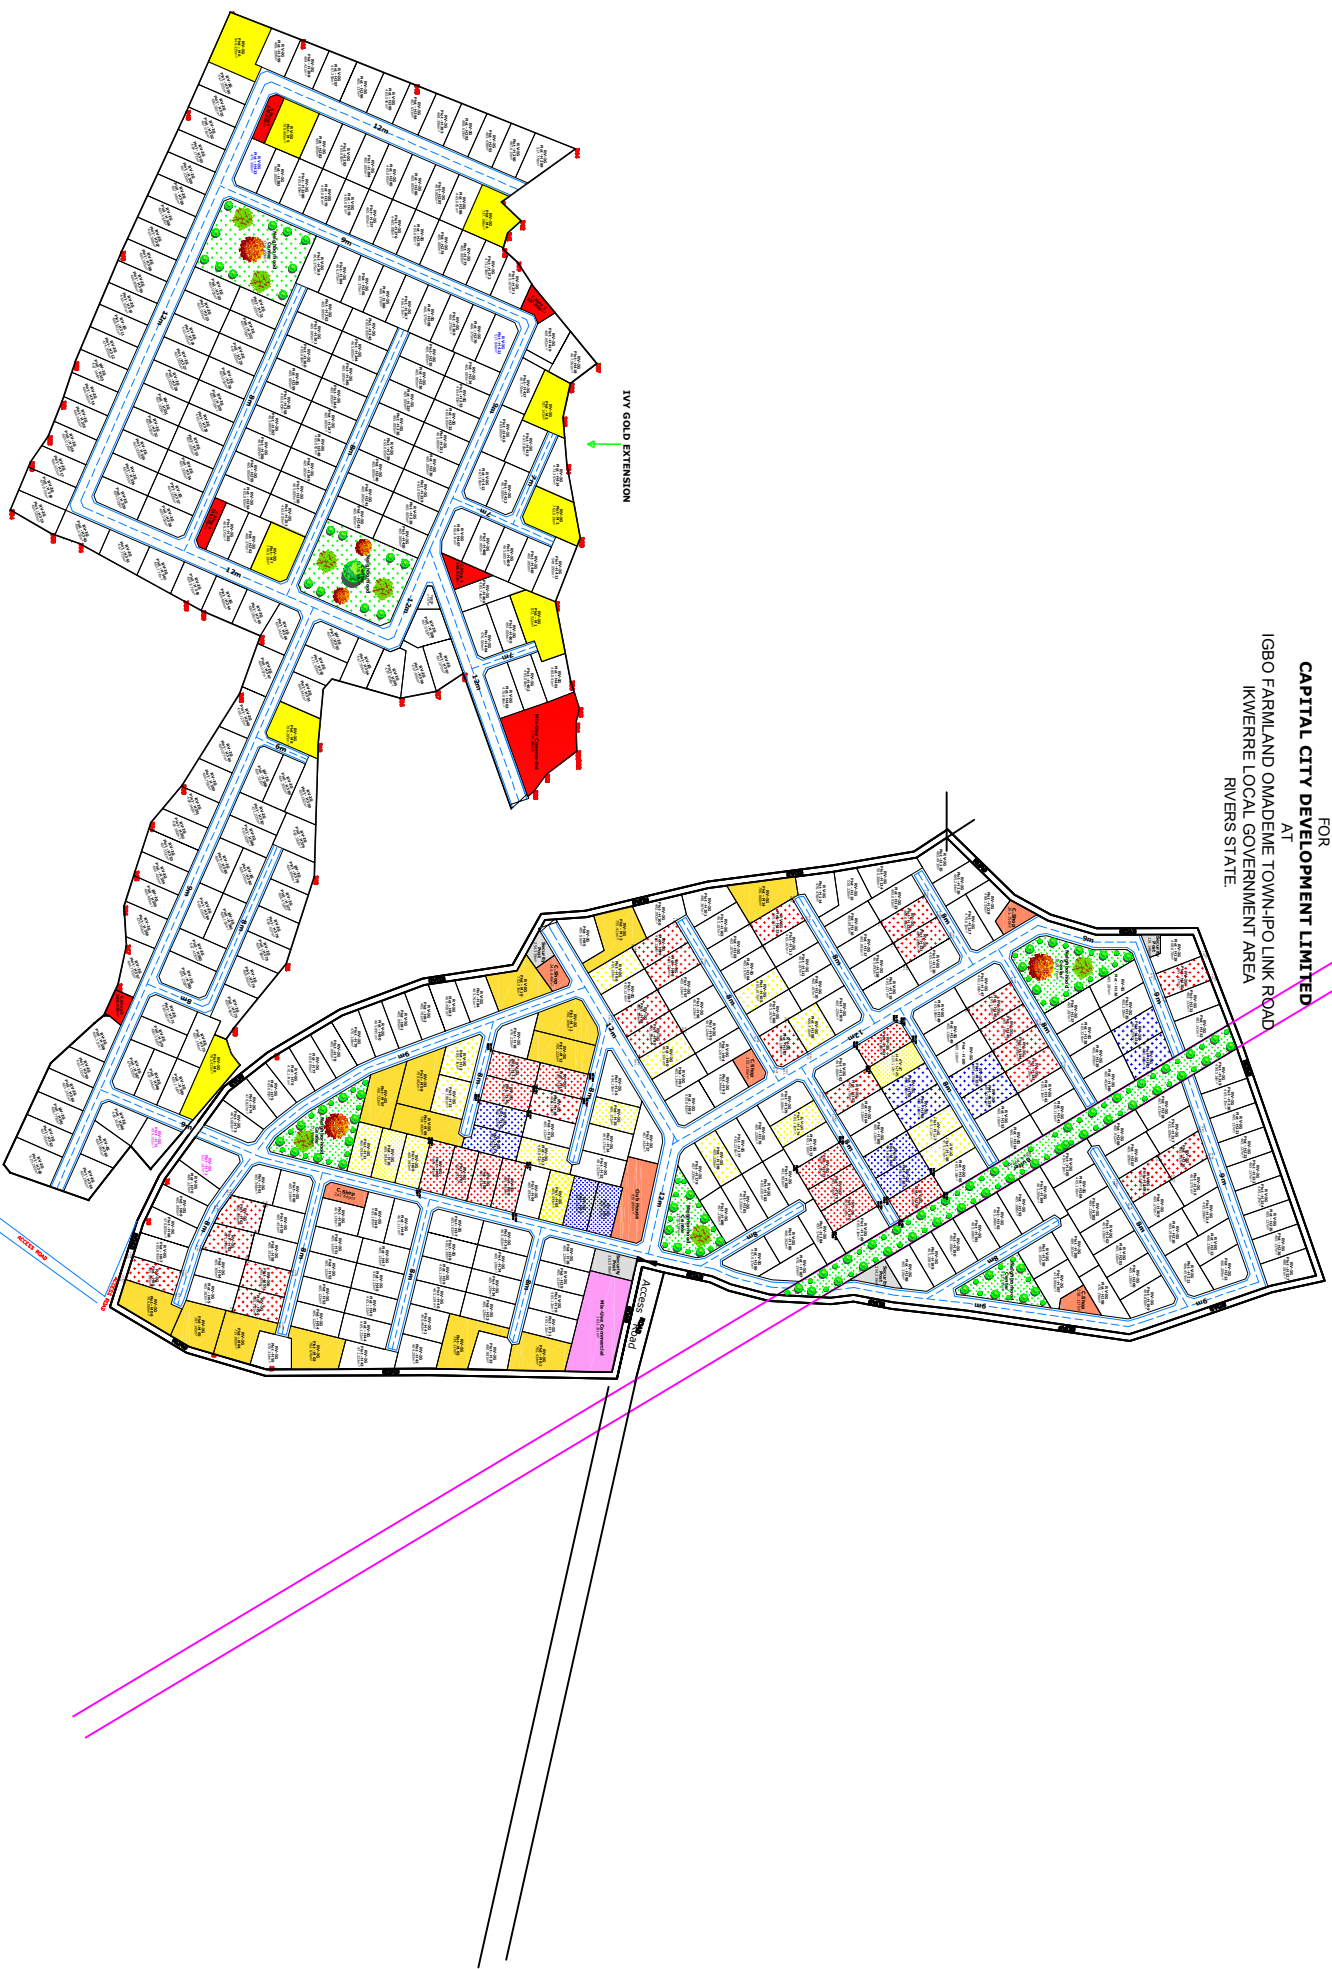

PROPOSED SUBDIVISION/LAYOUT PLAN
FOR
CAPITAL CITY DEVELOPMENT LIMITED
AT
IGBO FARMLAND OMADEWE TOWN-IPOLINK ROAD
IKWERRE LOCAL GOVERNMENT AREA
RIVERS STATE

PLAN NO:

RV/2784/2023/014

ANIEGBUNEM D. EKENE B.SC. MNIS
REGISTERED SURVEYOR
20/04/2023